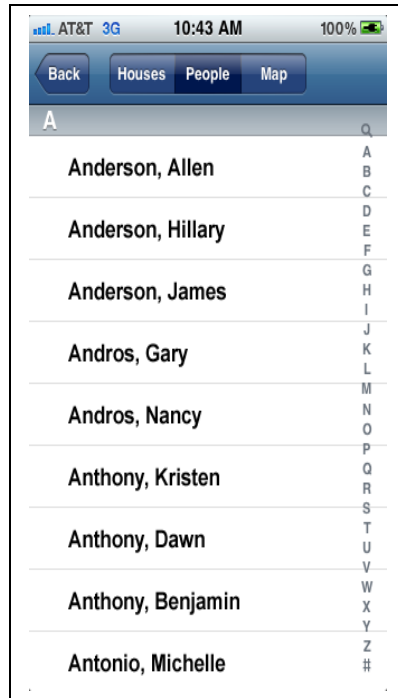

List Name	Rose Hill Strong Dems *
Script	2011_Volunteer *
MiniVAN Format	Virginia *
Canvasser	Smith, John *
Export ID	

Export

Once you have exported your list, it is ready and waiting to be downloaded by your iPhone, iPad or iPod Touch device. Connect your device to your computer with the USB cable. Open the MiniVAN Touch app and login to Votebulder.com with your normal user name and password. Follow the on screen instructions to download your list. Once loaded, click **View List** and you will be able to find strong Democrats by address, name or by map. Touch **Houses**, **People** or **Map** to switch between each view.

MiniVAN

Rose Hill Strong Dems

stats 806 People, 583 Doors

created by John Smith

created 5/20/11 4:37 PM

status Ready

View List >

List Summary Sync

From the **Map** view, you can touch the compass icon to reveal your location relative to the pins on the map. Each pin represents an address with a strong Democrat living there. When you touch the name of someone, it will take you to a screen with available contact and profile information. From this screen you can touch **Status** to record information about that voter based on the script you created in Votebuilder. Unfortunately at this time you can not automatically touch the phone numbers to call people. Hopefully this feature will be coming soon and may be available by the time you are using this. When you are finished collecting data, go back to the front list page and touch the **Sync** icon to sync your data to the central voter database.