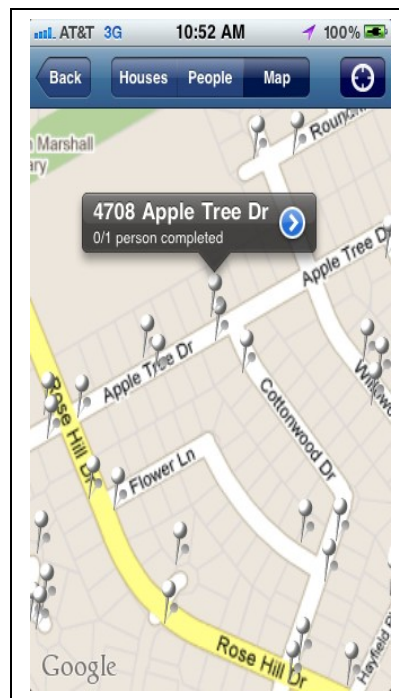

MiniVAN

Rose Hill Strong Dems

stats 806 People, 583 Doors

created by John Smith

created 5/20/11 4:37 PM

status Ready

View List >

List Summary Sync

Back Houses People Map All

A

0/2	4500 Apple Tree Dr	A
		B
		C
		D
0/1	4501 Apple Tree Dr	E
		F
0/2	4518 Apple Tree Dr	G
		H
		I
0/1	4522 Apple Tree Dr	J
		K
		L
0/1	4525 Apple Tree Dr	M
		N
		O
0/1	4526 Apple Tree Dr	P
		Q
		R
		S
0/1	4708 Apple Tree Dr	T
		U
		V
0/2	4711 Apple Tree Dr	W
		X
		Y
0/1	4801 Apple Tree Dr	Z
		#

From the **Map** view, you can touch the compass icon to reveal your location relative to the pins on the map. Each pin represents an address with a strong Democrat living there. When you touch the name of someone, it will take you to a screen with available contact and profile information. From this screen you can touch **Status** to record information about that voter based on the script you created in Votebuilder. Unfortunately at this time you can not automatically touch the phone numbers to call people. Hopefully this feature will be coming soon and may be available by the time you are using this. When you are finished collecting data, go back to the front list page and touch the **Sync** icon to sync your data to the central voter database.